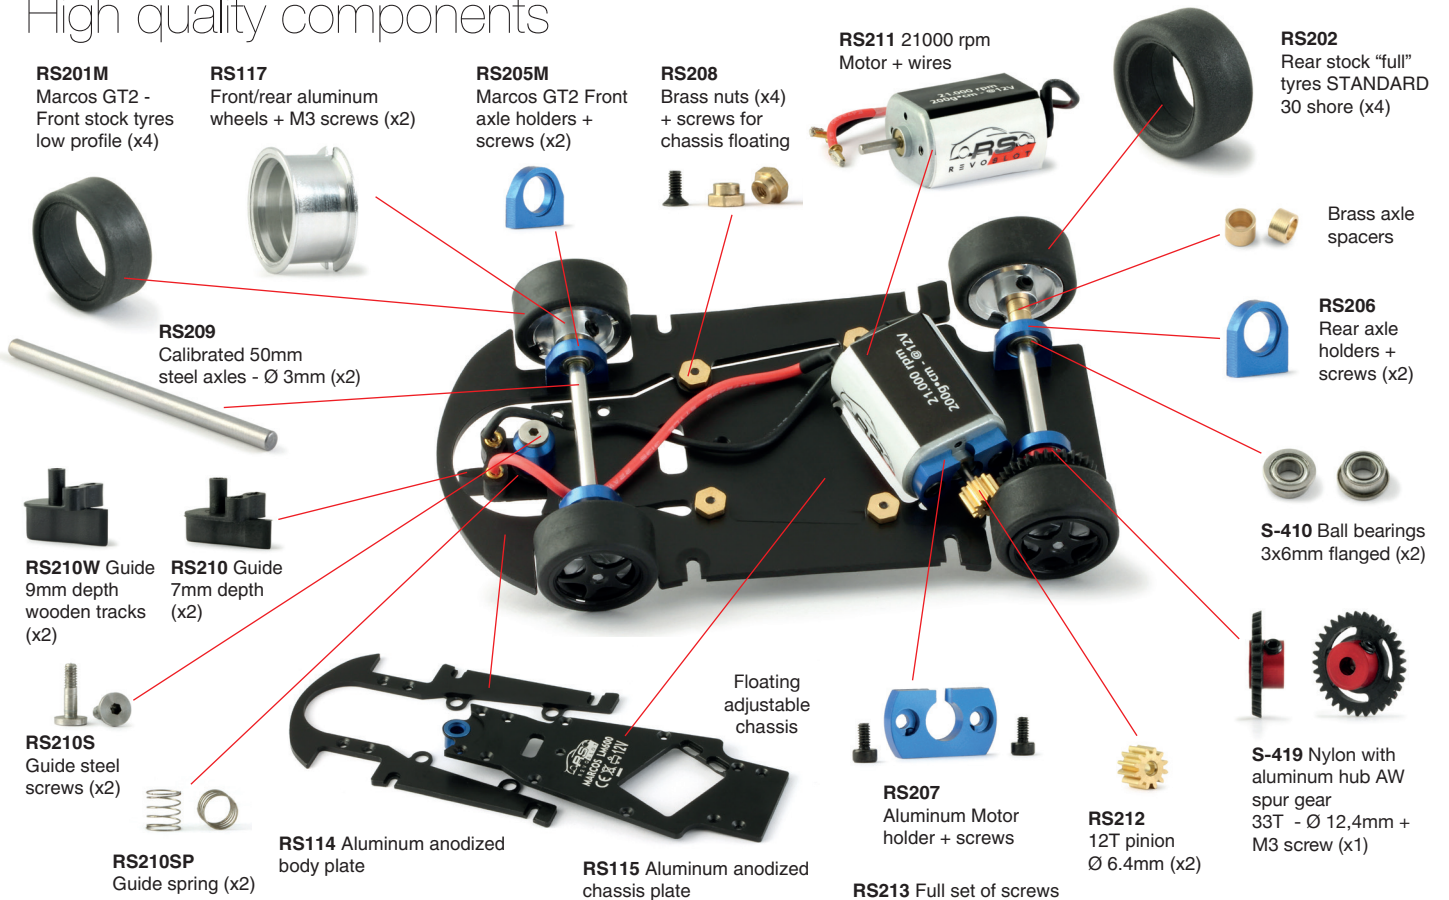

MARCOS LM600 GT2 SPARE PARTS

- RS110** Marcos LM600GT2 - Full white body kit
- RS111** White body parts set
- RS112** Painted clear parts set (windows + lights)
- RS113** Lexan cockpit set
- RS114** Aluminum anodized body plate
- RS115** Aluminum anodized chassis plate
- RS116** Unpainted wheel inserts

1 / 3 2 SCALE

Professional mechanics

High quality components

YOU CAN FIND ALL THE SPARES AT BRM MODEL CARS

RS201M
Marcos GT2 -
Front stock tyres
low profile (x4)

RS117
Front/rear aluminum
wheels + M3 screws (x2)

RS205M
Marcos GT2 Front
axle holders +
screws (x2)

RS208
Brass nuts (x4)
+ screws for
chassis floating

RS211 21000 rpm
Motor + wires

RS202
Rear stock "full"
tyres STANDARD
30 shore (x4)

RS209
Calibrated 50mm
steel axles - Ø 3mm (x2)

RS207
Aluminum Motor
holder + screws

RS212
12T pinion
Ø 6.4mm (x2)

S-419 Nylon with
aluminum hub AW
spur gear
33T - Ø 12,4mm +
M3 screw (x1)

RS210SP
Guide spring (x2)

RS114 Aluminum anodized
body plate

RS115 Aluminum anodized
chassis plate