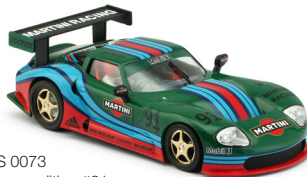

RS 0072
Black edition #21