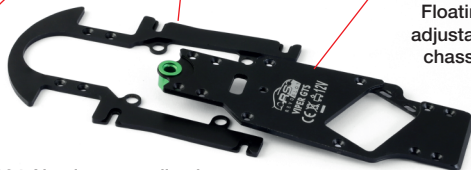

YOU CAN FIND ALL THE SPARES AT BRM MODEL CARS

RS201M
Front stock tyres
low profile (x4)

RS127 Front aluminum
wheels + M3 screws (x2)
RS128 Rear aluminum
wheels + M3 screws (x2)

RS205M
Front axle holders +
screws (x2)

RS208
Brass nuts (x4)
+ screws for
chassis floating

RS211 21000 rpm
Motor + wires

RS202W
Rear wide "full"
tyres STANDARD
30 shore (x4)

Brass axle
spacers

RS209
Calibrated 50mm
steel axles - Ø 3mm (x2)

RS206
Rear axle
holders +
screws (x2)

RS210W Guide
9mm depth
wooden tracks
(x2)

RS210 Guide
7mm depth
wooden tracks
(x2)

RS210S Guide
steel screws

RS210SP
Guide spring (x2)

RS124 Aluminum anodized
body plate

RS125 Aluminum anodized
chassis plate

Floating
adjustable
chassis

RS207
Aluminum
Motor
holder + screws

RS213 Full set of screws

RS212
12T pinion
Ø 6.4mm (x2)

S-410 Ball bearings
3x6mm flanged (x2)

S-419 Nylon with
aluminum hub AW
spur gear
33T - Ø 12,4mm +
M3 screw (x1)