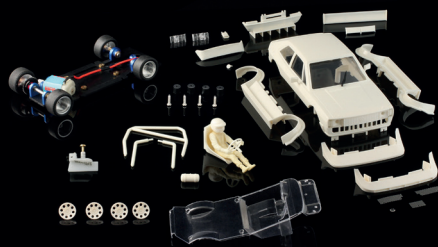

# Slot Cars **BRM**

**BRM136**  
Team Spliss Tuning #53  
Zandvoort Trophy 1977

VW  
SCIROCCO

**BRM137**  
Team Zender GmbH #81  
Drm Nurburgring 1978

**BRM138A** full white kit type A body

**BRM138B** full white kit type B body

## OPTIONAL SPARES AND TIRES

S-402KS	GROUP 2 - Rear wheels + sponge tyres glued (x2)
S-403K	GROUP 2 - Front HARD tires (x2)
S-404KS	GROUP 2 - SOFT 22 shore rear tyres (x2)
S-404KG	GROUP 2 - NEW G25 RACING rear tyres (x2)
S-404KSG	GROUP 2 - SUPERSOFT 15 shore rear tyres (x2)
S-404KR	GROUP 2 - Rear "RACE" tires 35 shore (x2)
S-402R2F	GROUP 2 - Front "racing type" light wheels + M3 screws (x2)
S-402R2	GROUP 2 - Rear "racing type" light wheels + M3 screws (x2)
S-406W	Unpainted wheel inserts (x4) - NSU Type
S-406B	Painted wheel inserts BLACK (x4) - NSU type
S-406S	BBS unpainted wheel inserts (x4)
S-407VW	SCIROCCO - aluminum anodized BLACK body plate
S-408VW	SCIROCCO - aluminum anodized BLACK chassis plate
S-411KS	SCIROCCO - aluminum front axle holders - "STRAIGHT AXLE" (x2)
S-412KC	SCIROCCO - aluminum rear axle holders - "CAMBER" (x2)
S-415A	MINICARS - Brass "nut" H1.0mm - ZERO FLOATING (x4)
S-415B	MINICARS - Brass "nut" H2.0mm - (x4)
S-415C	MINICARS - Brass "nut" H2.5mm - (x4)
S-415D	MINICARS - Brass "nut" H3.0mm - (x4)
S-419A	Ergal AW spur gear 33 T Ø 12.4 + M3 screw (x1)
S-420S	AW Nylon pinion 11T Ø 6.5mm (x2)
S-421A	Screws M2x6 Sink Head for Allen Key 1.3mm (x10)
S-421C	Screws M2x4 Sink Head for Allen Key 1.3mm (x10)
S-426A	SCIROCCO - Rubber mirrors set
S-013R	Rubber covers for body post - standard H1.0mm (x4)
S-013RA	Rubber covers for body post - H0.5mm (x4)
S-013RB	Rubber covers for body post - H1.5mm (x4)
S-013RC	Rubber covers for body post - H2.0mm (x4)

## FULL WHITE KITS - KIT BIANCHI COMPLETI

BRM138A	VW SCIROCCO full white kit type A body - preassembled aluminum chassis
BRM138B	VW SCIROCCO full white kit type B body - preassembled aluminum chassis