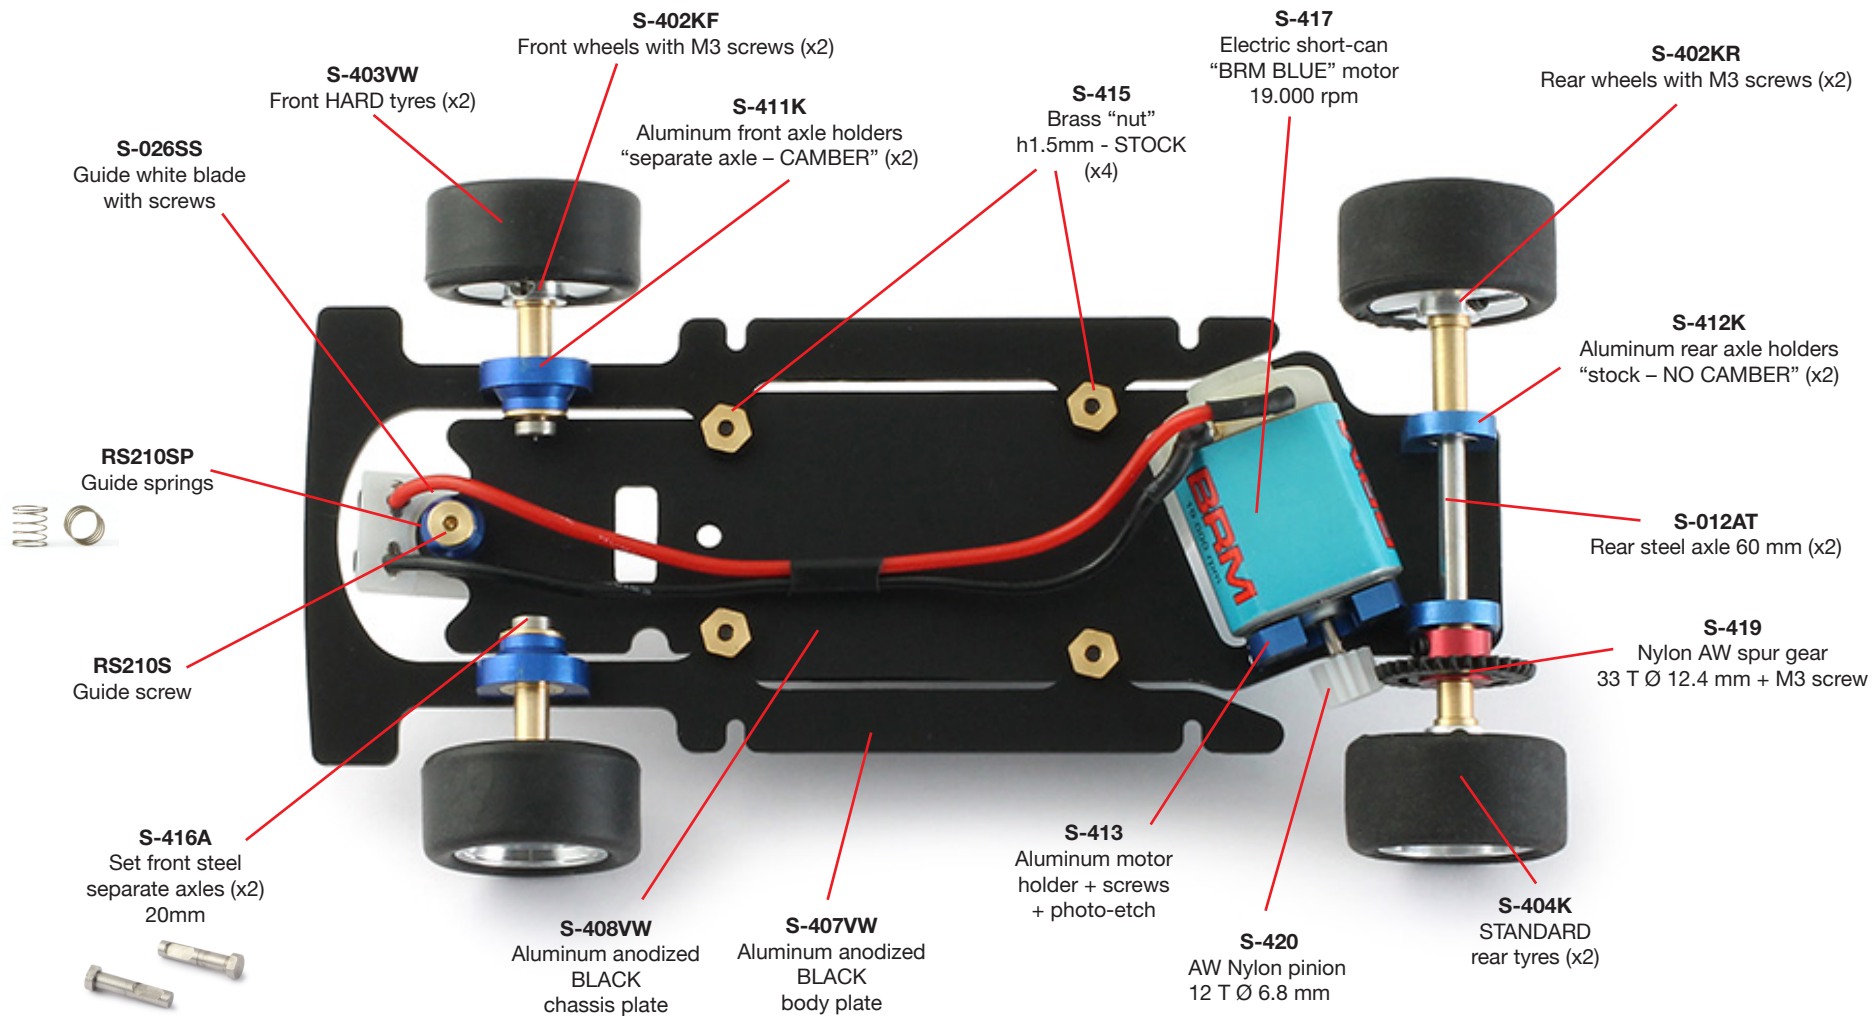

# Slot Cars **BRM**

**BRM136**  
Team Spliss Tuning #53  
Zandvoort Trophy 1977

VW  
SCIROCCO

**BRM137**  
Team Zender GmbH #81  
Drm Nurburgring 1978

**BRM138A** full white kit type A body

**BRM138B** full white kit type B body

## OPTIONAL SPARES AND TIRES

S-402KS	GROUP 2 - Rear wheels + sponge tyres glued (x2)
S-403K	GROUP 2 - Front HARD tires (x2)
S-404KS	GROUP 2 - SOFT 22 shore rear tyres (x2)
S-404KG	GROUP 2 - NEW G25 RACING rear tyres (x2)
S-404KSG	GROUP 2 - SUPERSOFT 15 shore rear tyres (x2)
S-404KR	GROUP 2 - Rear "RACE" tires 35 shore (x2)
S-402R2F	GROUP 2 - Front "racing type" light wheels + M3 screws (x2)
S-402R2	GROUP 2 - Rear "racing type" light wheels + M3 screws (x2)
S-406W	Unpainted wheel inserts (x4) - NSU Type
S-406B	Painted wheel inserts BLACK (x4) - NSU type
S-406S	BBS unpainted wheel inserts (x4)
S-407VW	SCIROCCO - aluminum anodized BLACK body plate
S-408VW	SCIROCCO - aluminum anodized BLACK chassis plate
S-411KS	SCIROCCO - aluminum front axle holders - "STRAIGHT AXLE" (x2)
S-412KC	SCIROCCO - aluminum rear axle holders - "CAMBER" (x2)
S-415A	MINICARS - Brass "nut" H1.0mm - ZERO FLOATING (x4)
S-415B	MINICARS - Brass "nut" H2.0mm - (x4)
S-415C	MINICARS - Brass "nut" H2.5mm - (x4)
S-415D	MINICARS - Brass "nut" H3.0mm - (x4)
S-419A	Ergal AW spur gear 33 T Ø 12.4 + M3 screw (x1)
S-420S	AW Nylon pinion 11T Ø 6.5mm (x2)
S-421A	Screws M2x6 Sink Head for Allen Key 1.3mm (x10)
S-421C	Screws M2x4 Sink Head for Allen Key 1.3mm (x10)
S-426A	SCIROCCO - Rubber mirrors set
S-013R	Rubber covers for body post - standard H1.0mm (x4)
S-013RA	Rubber covers for body post - H0.5mm (x4)
S-013RB	Rubber covers for body post - H1.5mm (x4)
S-013RC	Rubber covers for body post - H2.0mm (x4)

## FULL WHITE KITS - KIT BIANCHI COMPLETI

BRM138A	VW SCIROCCO full white kit type A body - preassembled aluminum chassis
BRM138B	VW SCIROCCO full white kit type B body - preassembled aluminum chassis