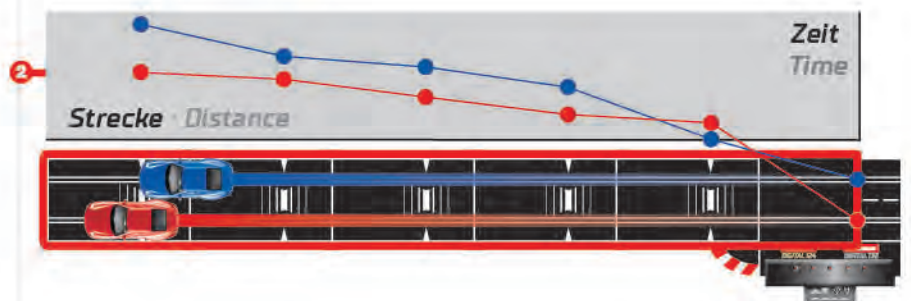

„FOLGE UNS UND TEILE RENNERGEBNISSE MIT DEINEN FREUNDEN!“
“FOLLOW US AND SHARE RACE RESULTS WITH YOUR FRIENDS!”