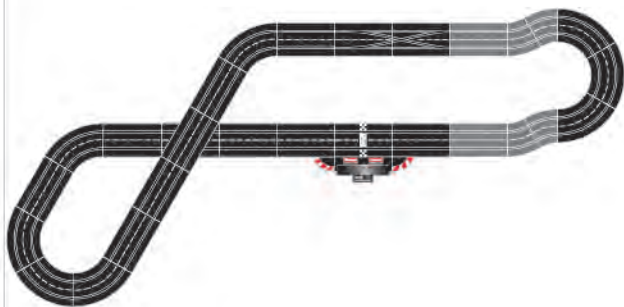

↔ 368 x 170 cm · 12.07 x 5.58 ft.

□ 8,7 m · 28.54 ft.