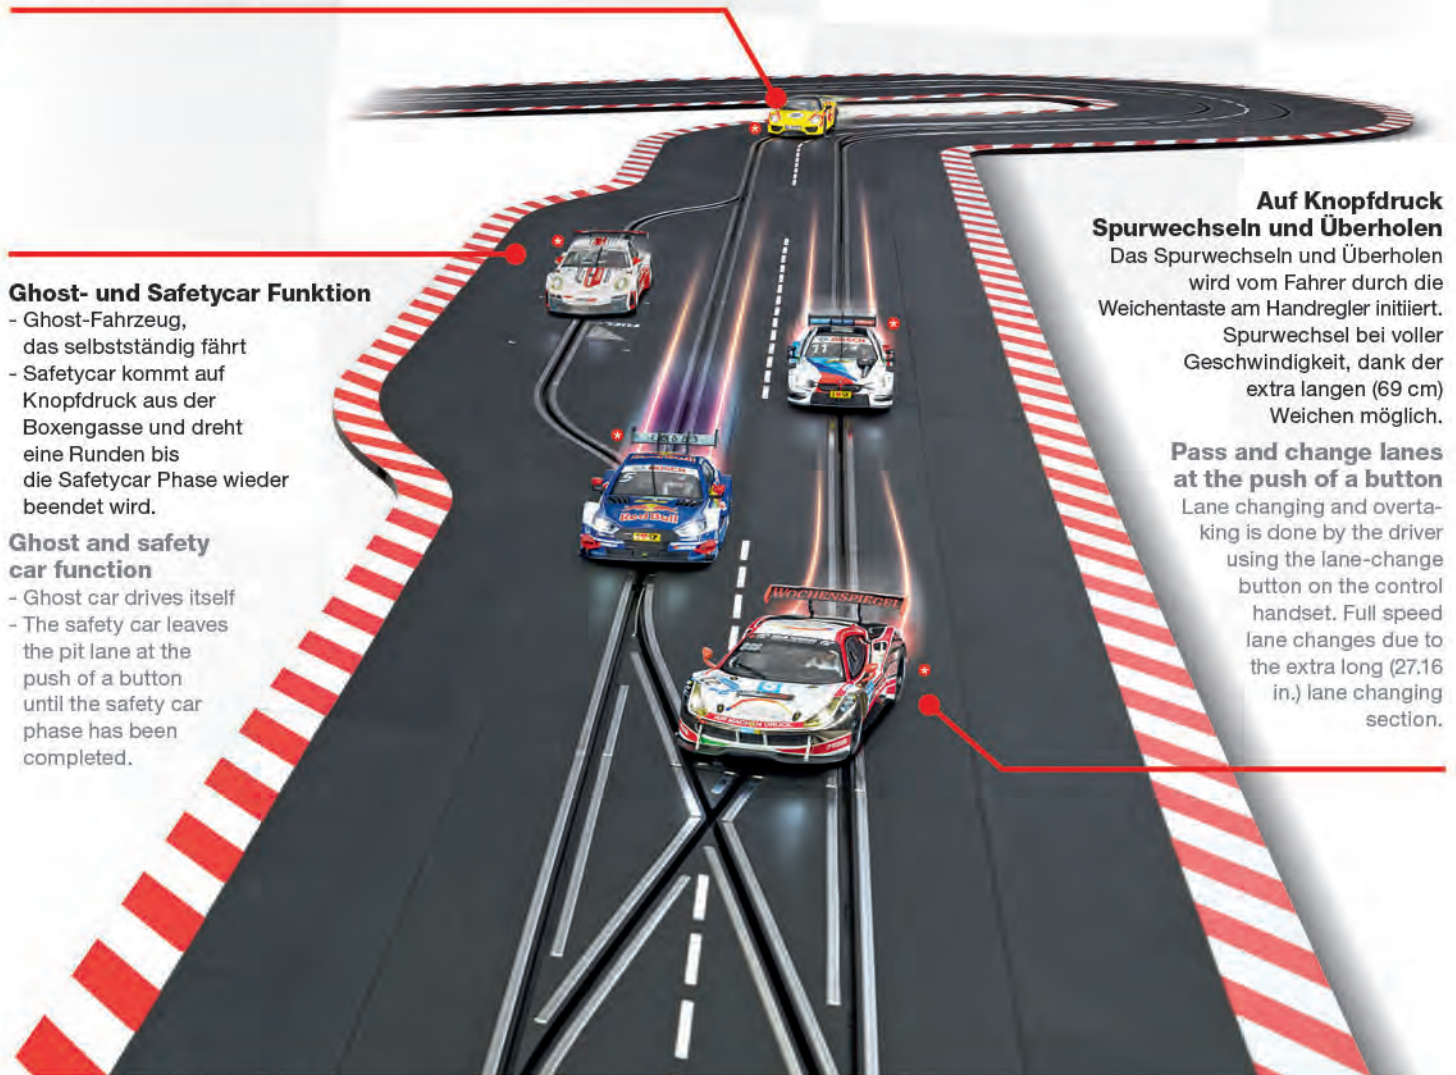

Carrera RACE APP

The Carrera Race App for iPhones, iPads and Android devices. Simply download the Carrera Race App, hook up the Carrera AppConnect to the Control Unit of the Carrera track and the 2.0 race fun can begin!

Customisable settings for each individual car

There are 10 speed settings to suit the skill level of each individual driver.

- Customisable brake settings
- Customisable fuel tank settings
- Customisable speed

Auf Knopfdruck Spurwechseln und Überholen

Das Spurwechseln und Überholen wird vom Fahrer durch die Weichentaste am Handregler initiiert.

Spurwechsel bei voller Geschwindigkeit, dank der extra langen (69 cm) Weichen möglich.

Pass and change lanes at the push of a button

Lane changing and overtaking is done by the driver using the lane-change button on the control handset. Full speed lane changes due to the extra long (27.16 in.) lane changing section.