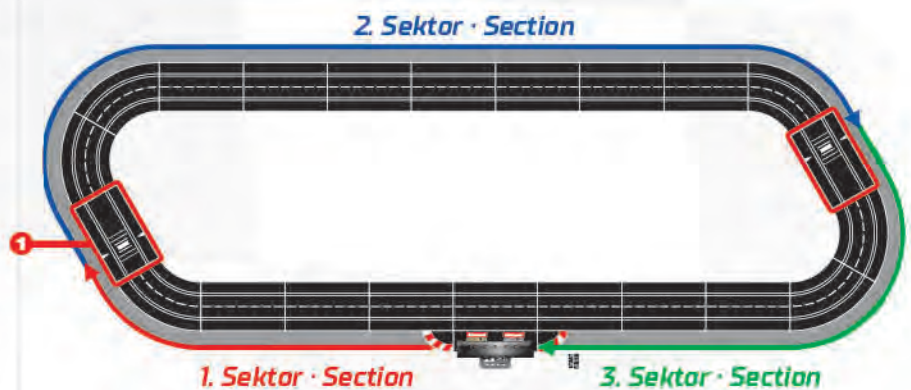

„FOLGE UNS UND TEILE RENNERGEBNISSE MIT DEINEN FREUNDEN!“
“FOLLOW US AND SHARE RACE RESULTS WITH YOUR FRIENDS!”