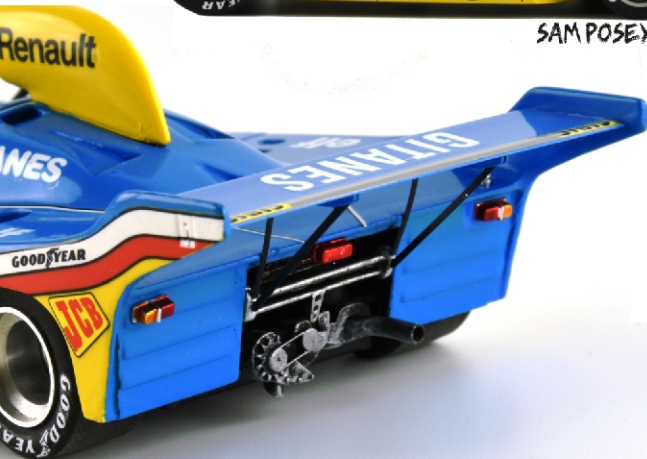

JEAN PIERRE JARIER

32

MIRAGE RENAULT GP

SAM POSEY

Ref. 132073/10M

Ref. 132073/11M

PORSCHE RSR

Ref. 132042EVO/22M