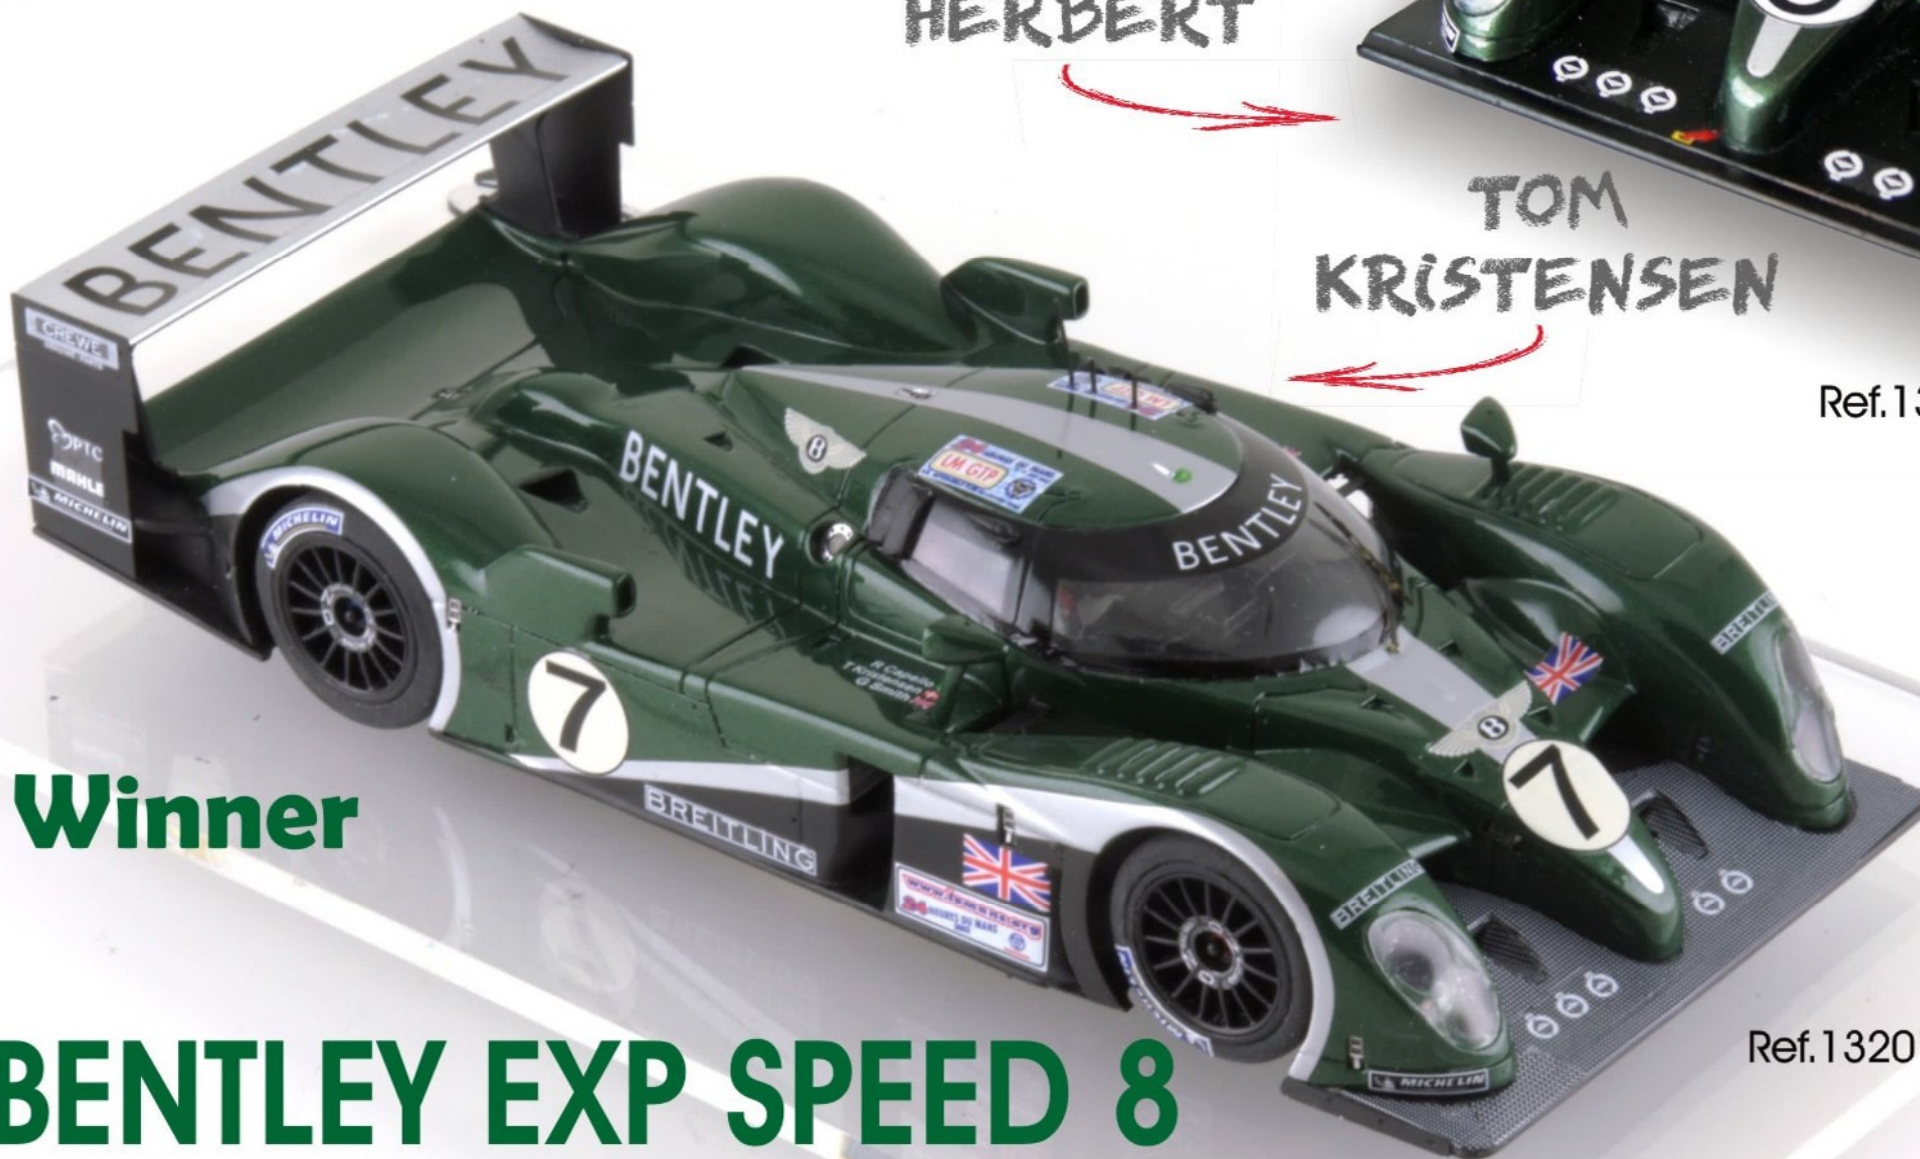

Ref. 132042EVO/21M

24 HEURES
DU MANS 1974

HERBERT
MULLER

PORSCHE RSR

Ref. 132042EVO/22M

PORSCHE CARRERA RSR

#46

GUILLERMO
ROJAS

www.gts-series.com

PORSCHE 917 KREMER RACING TEAM

**24 HEURES DU MANS
1981**

BOB WOLLEK

Ref. 132081/10M

24 Heures du Mans 1991

JEAN PIERRE
JABOUILLE

PIERRE HENRI
RAPHANEL

Ref. 132075/5M

Ref. 132075/6M

32

ERIC HELARY

Ref. 132041EVO/3M

PEUGEOT 905 EV1 TER
#3 WINNER

32

24 HEURES
DU MANS 1993

24 HEURES DU MANS

2003

2nd

JOHNNY
HERBERT

TOM
KRISTENSEN

Ref.132017EVO/8M

Ref.132017EVO/7M

Winner