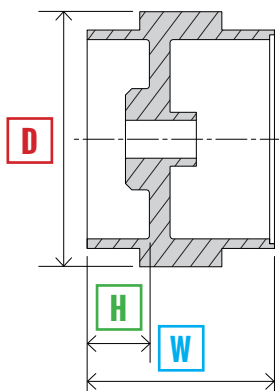

PW16011724P ex PWH1217-PI
PI Ø 16 x 11.7 early '70s F1 rear wheels, 0.8g (4x)

PW13807921P ex PWH1218-PI
PI Ø 13.8 x 7.9 early '70s F1 front wheels, 0.5g (4x)

Example of new wheels code:
PW16011724A

PW	160	117	24	A
↓	↓	↓	↓	
Wheel				
	D dimension	W dimension	H dimension	
	138 = 13.8	079 = 7.9	21 = 2.1	
	160 = 16.0	117 = 11.7	24 = 2.4	