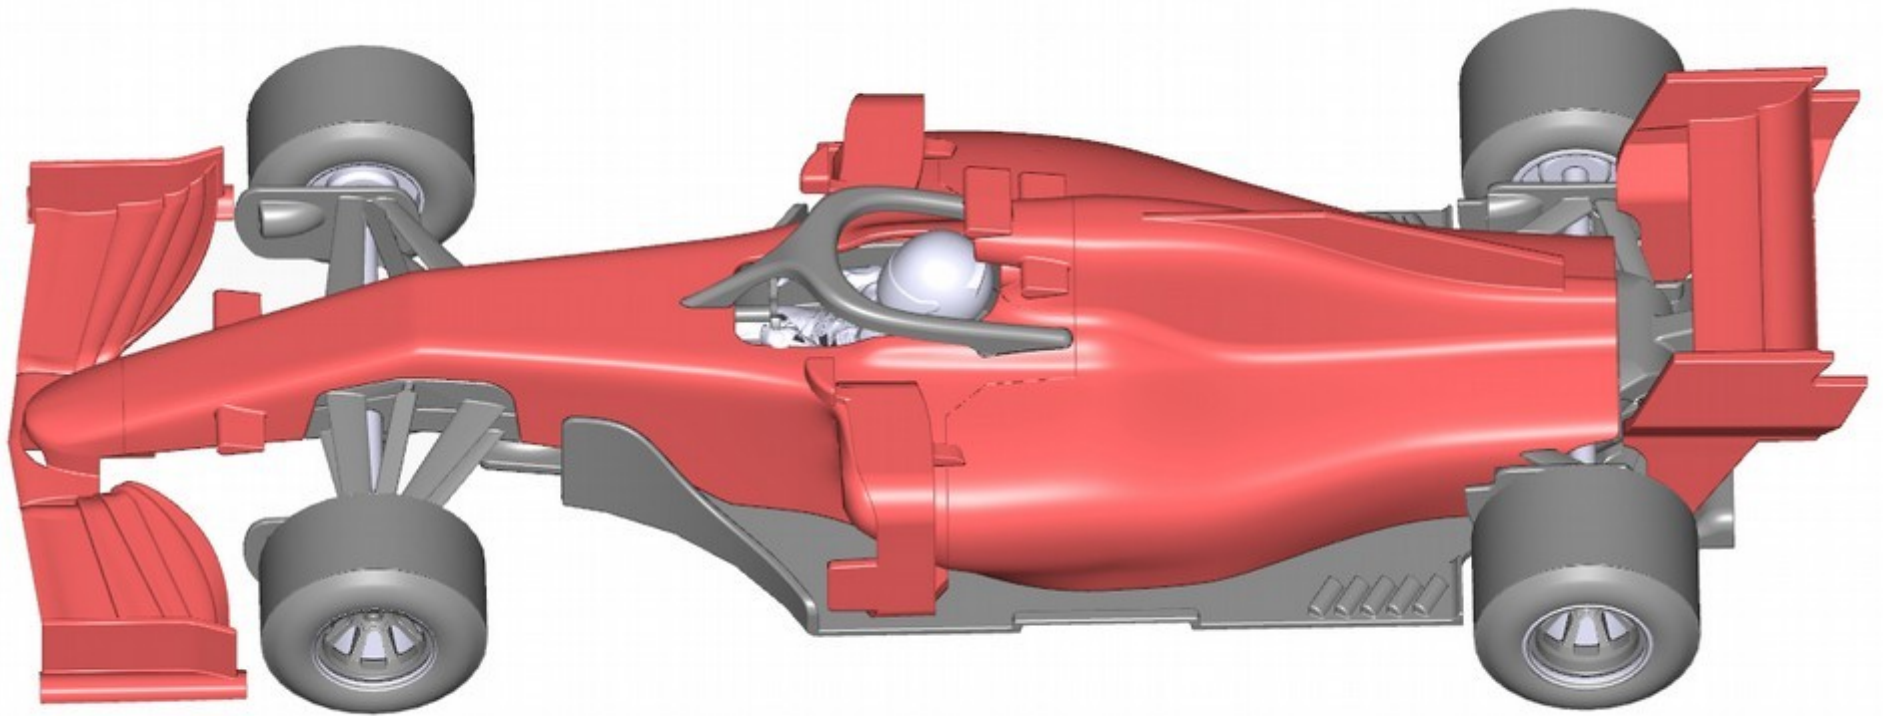

Monoposto CAR07 Starter Instructions

Optional, paint the steering wheel and add your decal

Optional, add your dashboard decal

1)

2)

3)

Optional, use 2x CN10 Neodimium magnet