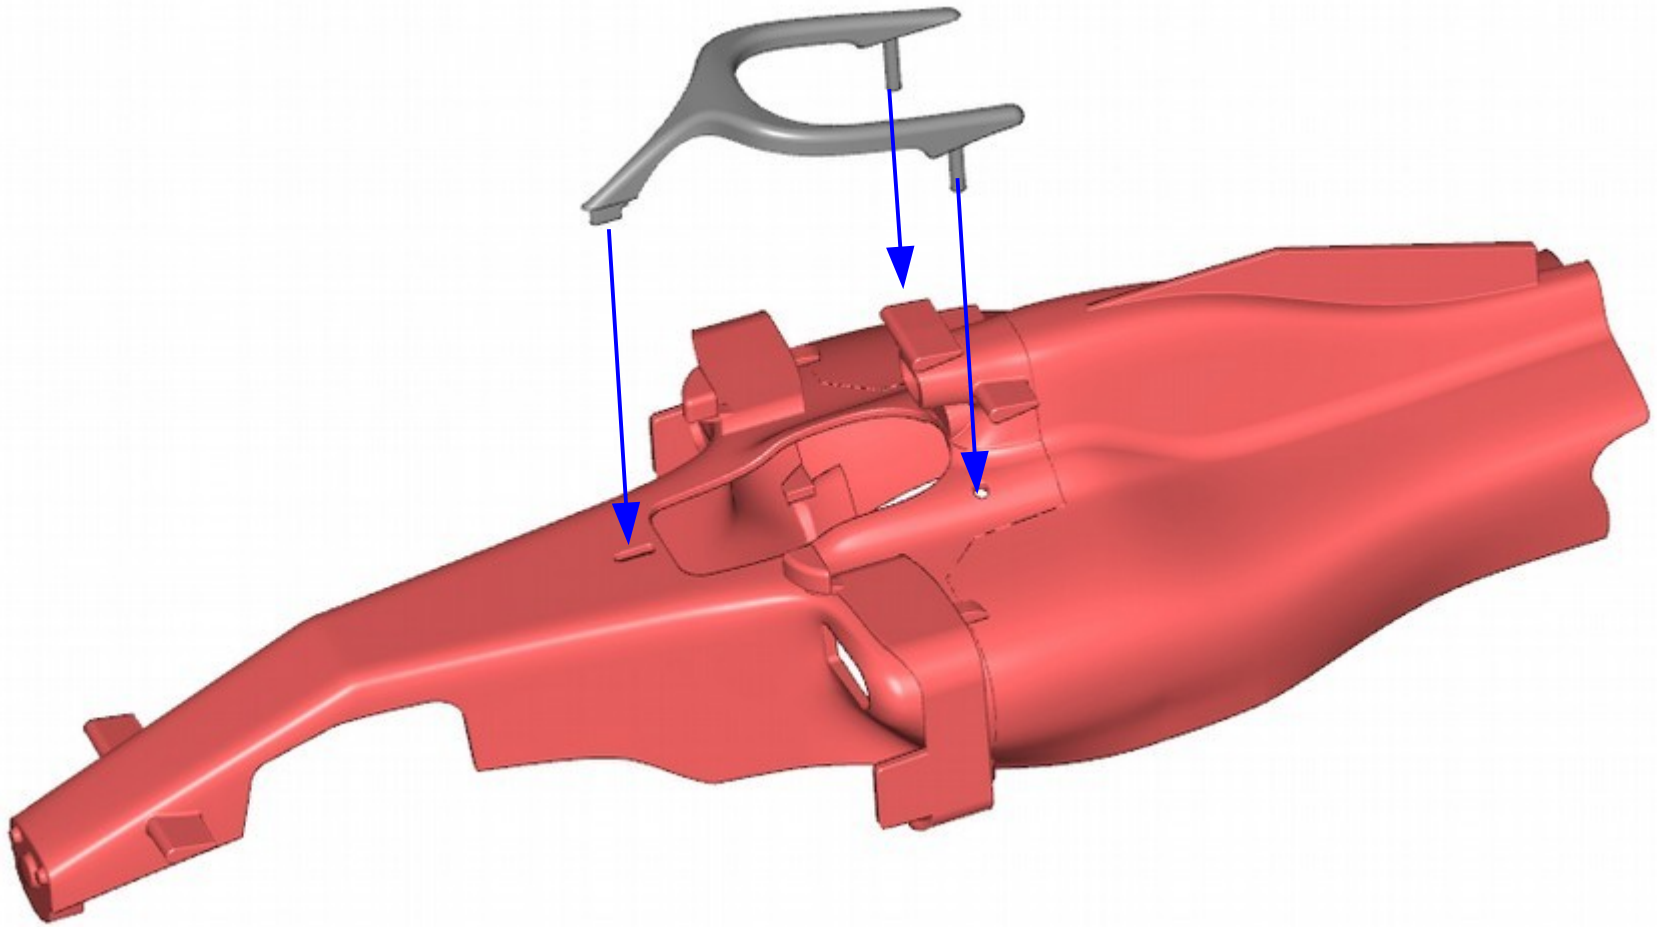

Monoposto CAR07 Starter Instructions

Optional, paint the steering wheel and add your decal

Optional, add your dashboard decal

1)

2)

3)

Optional, use 2x CN10 Neodimium magnet