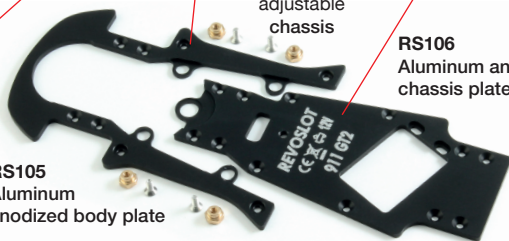

**RS208**  
Brass nuts (x4)  
+ screws for  
chassis floating

**RS211** 21000 rpm  
Motor + wires

**RS202W**  
Rear stock "full"  
tyres STANDARD  
30 shore (x4)

**RS209**  
Calibrated 50mm  
steel axles - Ø 3mm (x2)

**RS109W**  
Rear aluminum  
wheels + M3 screws (x2)

**RS210W** Guide  
9mm depth  
wooden tracks  
(x2)

**RS210** Guide  
7mm depth  
(x2)

**RS210S**  
Guide ste-

**RS210SP**  
Guide spring (x2)

**RS105**  
Aluminum  
anodized body plate

Floating  
adjustable  
chassis

**RS106**  
Aluminum anodized  
chassis plate

Brass axle  
spacers

**RS206**  
Rear axle  
holders +  
screws (x2)

**S-410** Ball bearings  
3x6mm flanged (x2)

**RS207**  
Aluminum Motor  
holder + screws