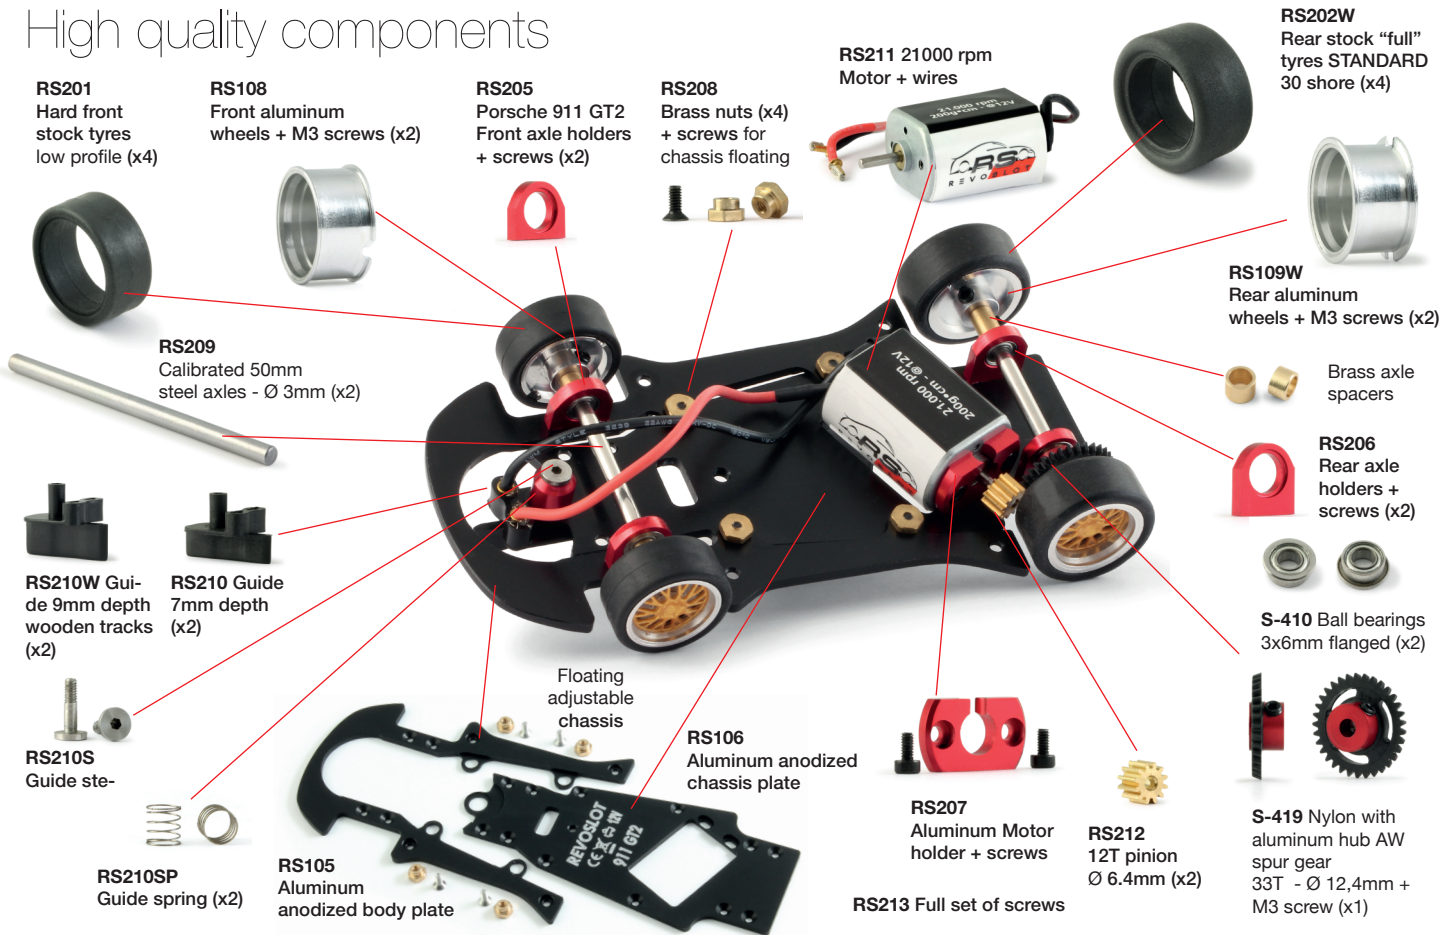

# PORSCHE 911 GT2

1 / 3 2 SCALE

RS0007A  
 White Kit

RS0007B  
 White Kit

# Professional mechanics

High quality components

YOU CAN FIND ALL THE SPARES AT BRM MODEL CARS

**RS201**  
Hard front  
stock tyres  
low profile (x4)

**RS108**  
Front aluminum  
wheels + M3 screws (x2)

**RS205**  
Porsche 911 GT2  
Front axle holders  
+ screws (x2)

**RS208**  
Brass nuts (x4)  
+ screws for  
chassis floating

**RS211** 21000 rpm  
Motor + wires

**RS202W**  
Rear stock "full"  
tyres STANDARD  
30 shore (x4)

**RS209**  
Calibrated 50mm  
steel axles - Ø 3mm (x2)

**RS212**  
12T pinion  
Ø 6.4mm (x2)

**S-419** Nylon with  
aluminum hub AW  
spur gear  
33T - Ø 12,4mm +  
M3 screw (x1)

**RS213** Full set of screws