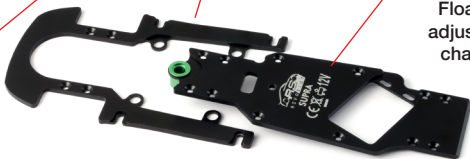

**RS209**  
Calibrated 50mm  
steel axles - Ø 3mm (x2)

**RS210W** Guide  
9mm depth  
wooden tracks  
(x2)

**RS210** Guide  
7mm depth  
(x2)

**RS210S** Guide  
steel screws  
(x2)

**RS210SP**  
Guide spring (x2)

**RS134A** Aluminum anodized  
body plate "TYPE A"

**RS135** Aluminum anodized  
chassis plate

Floating  
adjustable  
chassis

**RS207**  
Aluminum Motor  
holder + screws

**RS213** Full set of screws

**RS212**  
12T pinion  
Ø 6.4mm (x2)