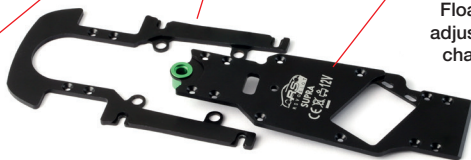

RS205M
Front axle holders +
screws (x2)

RS208
Brass nuts (x4)
+ screws for
chassis floating

RS211 21000 rpm
Motor + wires

RS202W
Rear wide "full"
tyres STANDARD
30 shore (x4)

Brass axle
spacers

RS209
Calibrated 50mm
steel axles - Ø 3mm (x2)

RS206
Rear axle
holders +
screws (x2)

RS210W Guide
9mm depth
wooden tracks
(x2)

RS210 Guide
7mm depth
(x2)

S-410 Ball bearings
3x6mm flanged (x2)

RS210S Guide
steel screws
(x2)

Floating
adjustable
chassis

RS207
Aluminum motor
holder + screws

RS212
12T pinion
Ø 6.4mm (x2)

S-419 Nylon with
aluminum hub AW
spur gear
33T - Ø 12,4mm +
M3 screw (x1)

RS210SP
Guide spring (x2)

RS134A Aluminum anodized
body plate "TYPE A"

RS135 Aluminum anodized
chassis plate