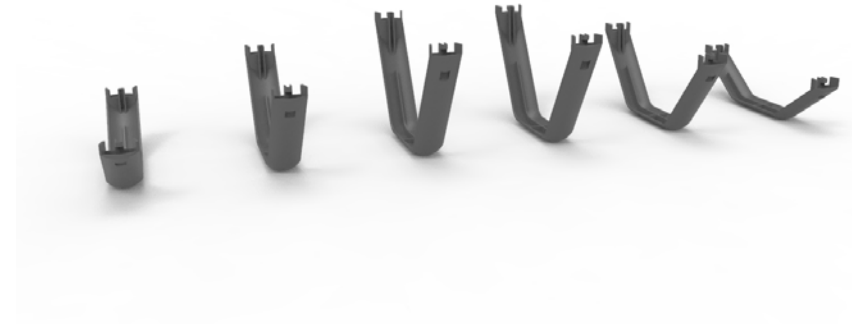

DATA

- EAN: 8436572910416
- DUN: 18436572910413
- Units per Master Carton: 4

45° Standard Curve Track (2)

Ref:U10296X200

DATA

- EAN: 8436572910423
- DUN: 18436572910420
- Units per Master Carton: 6