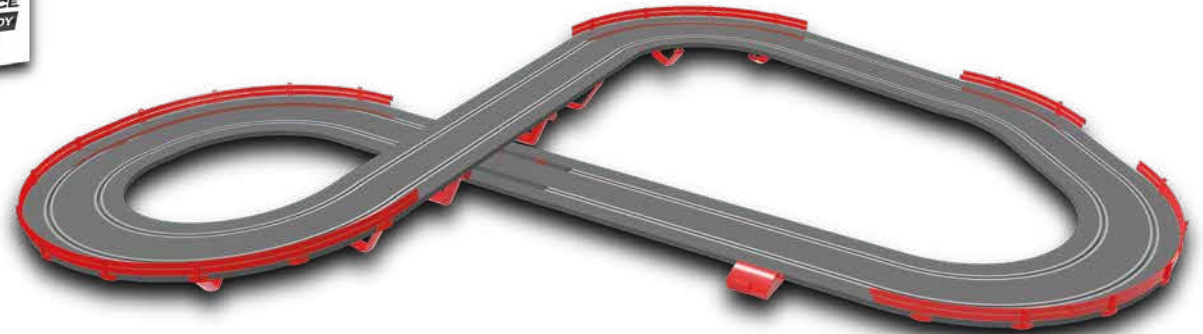

183,5 x 147,5 cm

CONTENTS

- 1 x Audi R8 LMS GT3
- 1 x Mercedes AMG GT3
- 12 x 45° Standard Curve
- 5 x Standard Straight Track 360 mm
- 1 x Connection Straight Track
- 1 x Bridge Track Fly Over Supports
- 12 x Guardrail
- 2 x Standard Handcontrollers
- 1 x 14V. Power Pack

DATA

- EAN: 8436572910539
- DUN: 18436572910536
- Product Box Dimensions: 64 X 43 X 11 CM
- Units per Master Carton: 2

SET