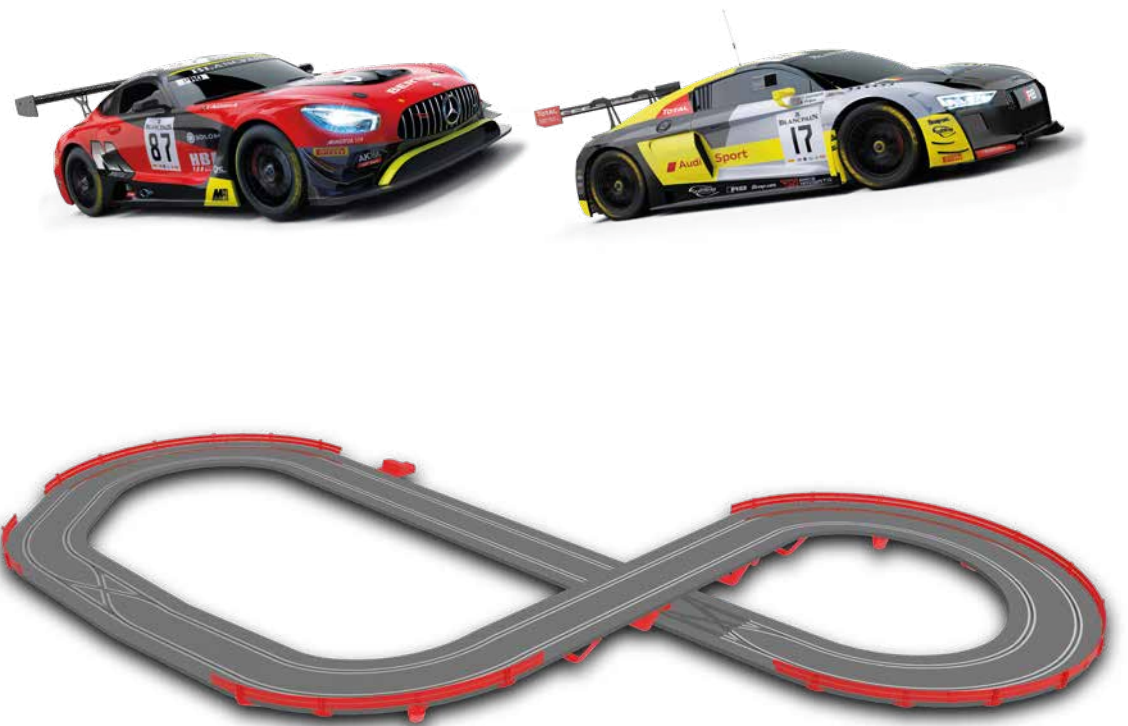

219,5 x 147,5 cm

CONTENTS

- 1 x Mercedes AMG GT3
- 1 x Audi R8 LMS GT3
- 12 x 45° Standard Curve
- 5 x Standard Straight Track 360 mm
- 2 x Overtaking-Crossing Track
- 1 x Connection Straight Track
- 1 x Bridge Track Fly Over Supports
- 12 x Guardrail
- 2 x Standard Handcontrollers
- 1 x 14V. Power Pack

DATA

- EAN: 8436572910591
- DUN: 18436572910598
- Product Box Dimensions: 71 x 51,5 x 12 cm
- Units per Master Carton: 2

SET

SCX
ADVANCE